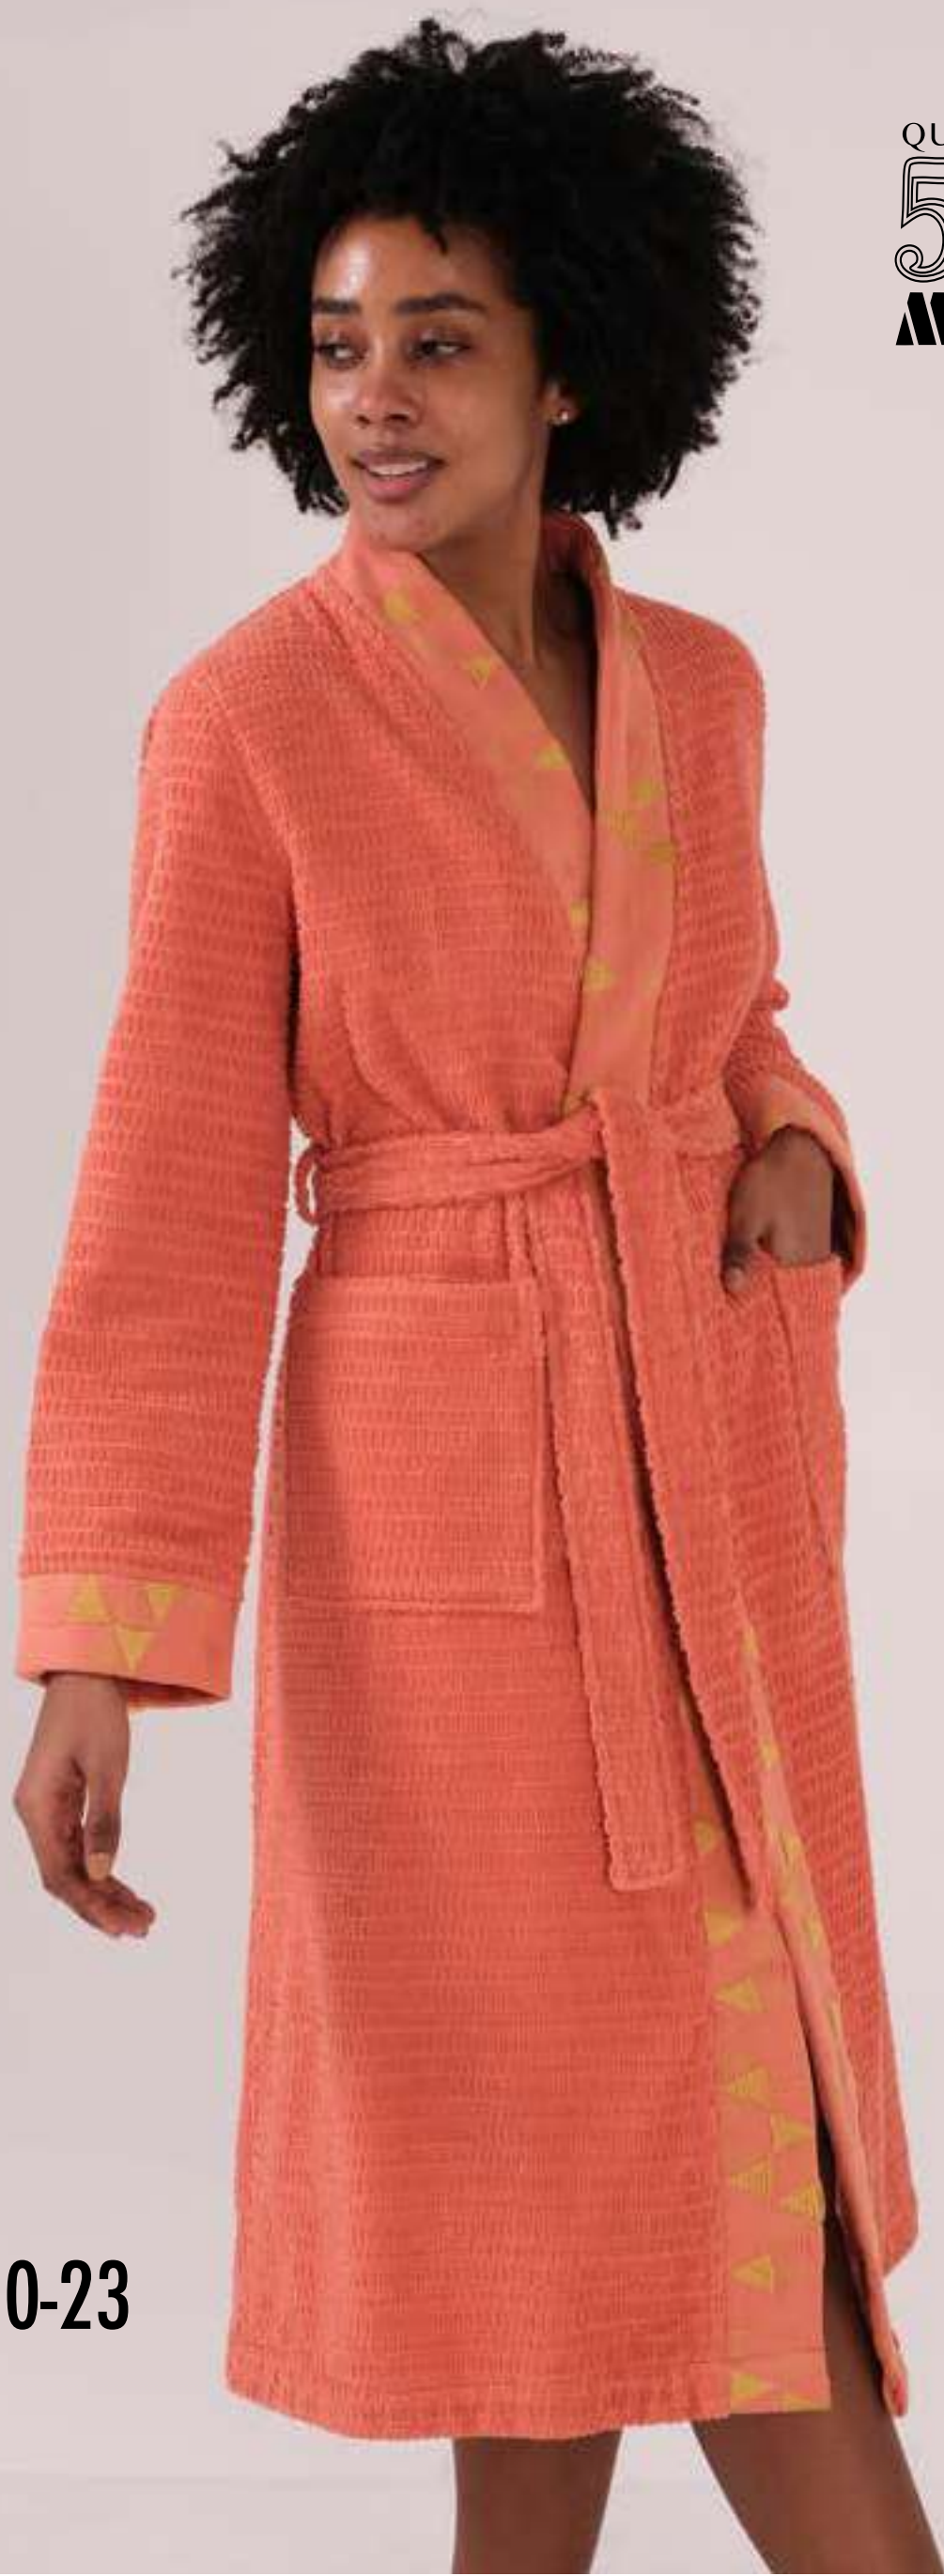

159-23

colors

159-23 / peach

159-23 / sun

MENEKSE®

specs

- 100% Cotton
- high quality
- super soft

QUALITY
50
years
MTS[®]